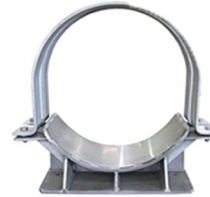

PIPING TECHNOLOGY & PRODUCTS, INC.

We're more than just pipe supports! We provide the products and services for all your engineering and construction needs

Insulated Supports

Hot Shoes
Cold Shoes

Fabricated Pipe Supports, Guides & Anchors

Pipe Shoes
Trapeze Supports
Riser Clamps
Guides

ASME/Misc Fabrication

Pig Launchers & Receivers
Pressure Vessels
Instrument Stands
Spectacle Blinds
Orifice Plates and Flanges
Conical Strainers
Bellmouth Reducers
Duct & Transition Pieces
Dampers and Louvers
Anchor Bolts
Embed Plates

Engineered Spring Supports

Variables Assemblies
Constants Assemblies
Big Tons

Field Survey & Inspection Services

Site Survey
Stress Analysis and Design
Pipe Support Testing
Production
Installation
Oversight

Support Assembly Components

Clamps
Hold Down Clamps
Rods and Clevises
Pipe Saddles

Expansion Joints

Single
Universal
Hinged
Elbow Pressure Balanced
Fabric
Metal bellows
Thick Wall
Rectangular
Slip Type

Vibration Control Devices

Hydraulic Snubbers
Mechanical Snubbers
Sway Braces with Ball Joints
AIV Supports

Slide Bearing Plates

Graphite
PTFE 25% Glass Filled
Bronzphite®
Marinite®
Stainless Steel

24/7 Emergency Services:

Piping Technology is available to help with any emergency service requests,

24 hours a day, 7 days a week. E-mail us at emergency@pipingtech.com or fill out our emergency service form

Mailing | P.O. Box 34506, Hou, TX 77234
Plant | 3701 Holmes Rd, Hou, TX 77051
Fax | 713.731.8640

Phone | 713.731.0030 / 1.800.787.5914
E-Mail | info@pipingtech.com
Web | www.PIPINGTECH.com

U.S. Bellows, Inc.

SWECO Fab, Inc.

Pipe Shields, Inc.

Fronex Anchor/Darling Enterprises, Inc.